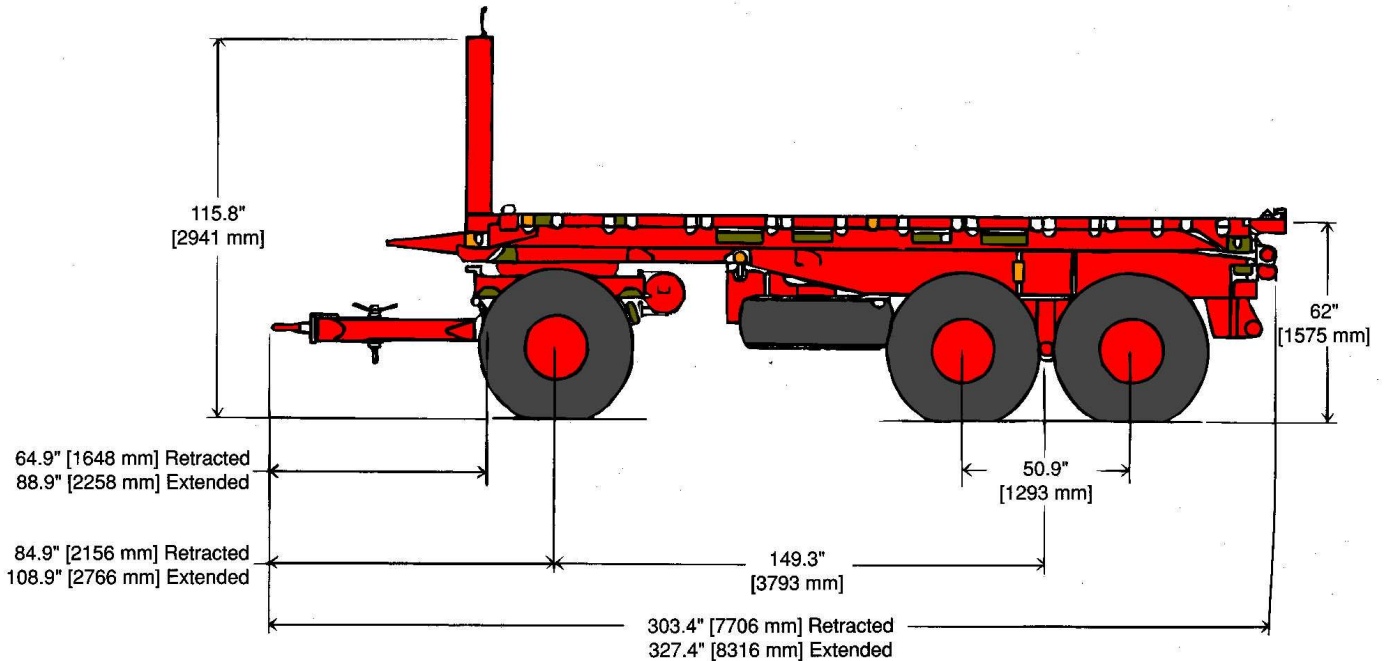

ERE - PLS Trailer Specifications

Chassis:

- Lohr Industrie
- Model: M1076
- Axles: Three Rockwell Tn-4670Q
- Brakes: Air
- Tires: 15.5/80 R 20 XL
- Wheelbase: 3.75m
- Vehicle Weight: 16,500 Lbs
- Capacity: 33,000 Lbs
- Gvw: 49,500 Lbs